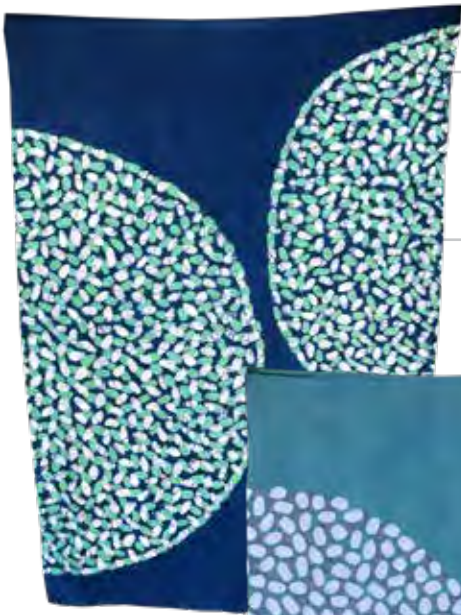

LE-CO-SB
Leggings
Constellations
White, silver & Black

LE-CC-BW
Leggings
Cebi Circles
Black & White

LE-SG-MU
Leggings
Stained Glass
Colourful

LE-BZ-BW
Leggings
Broken Zebra Lines
Black & White

The leggings are available in small, medium and large. Please indicate how many units per size when placing an order

LIHIYA

LB-AD-AM-LI1
Lihya
Aquamarine
Abstract Dot

LB-AD-TS-LI1
Lihya
Turquoise & Silver
Abstract dot

LB-AD-PC-LI1
Lihya
Purple Coral
Abstract Dot

LB-AD-PS-LI1
Lihya
Pink & Silver
Abstract dot

LB-AD-YS-LI1
Lihya
Yellow & Silver
Abstract dot